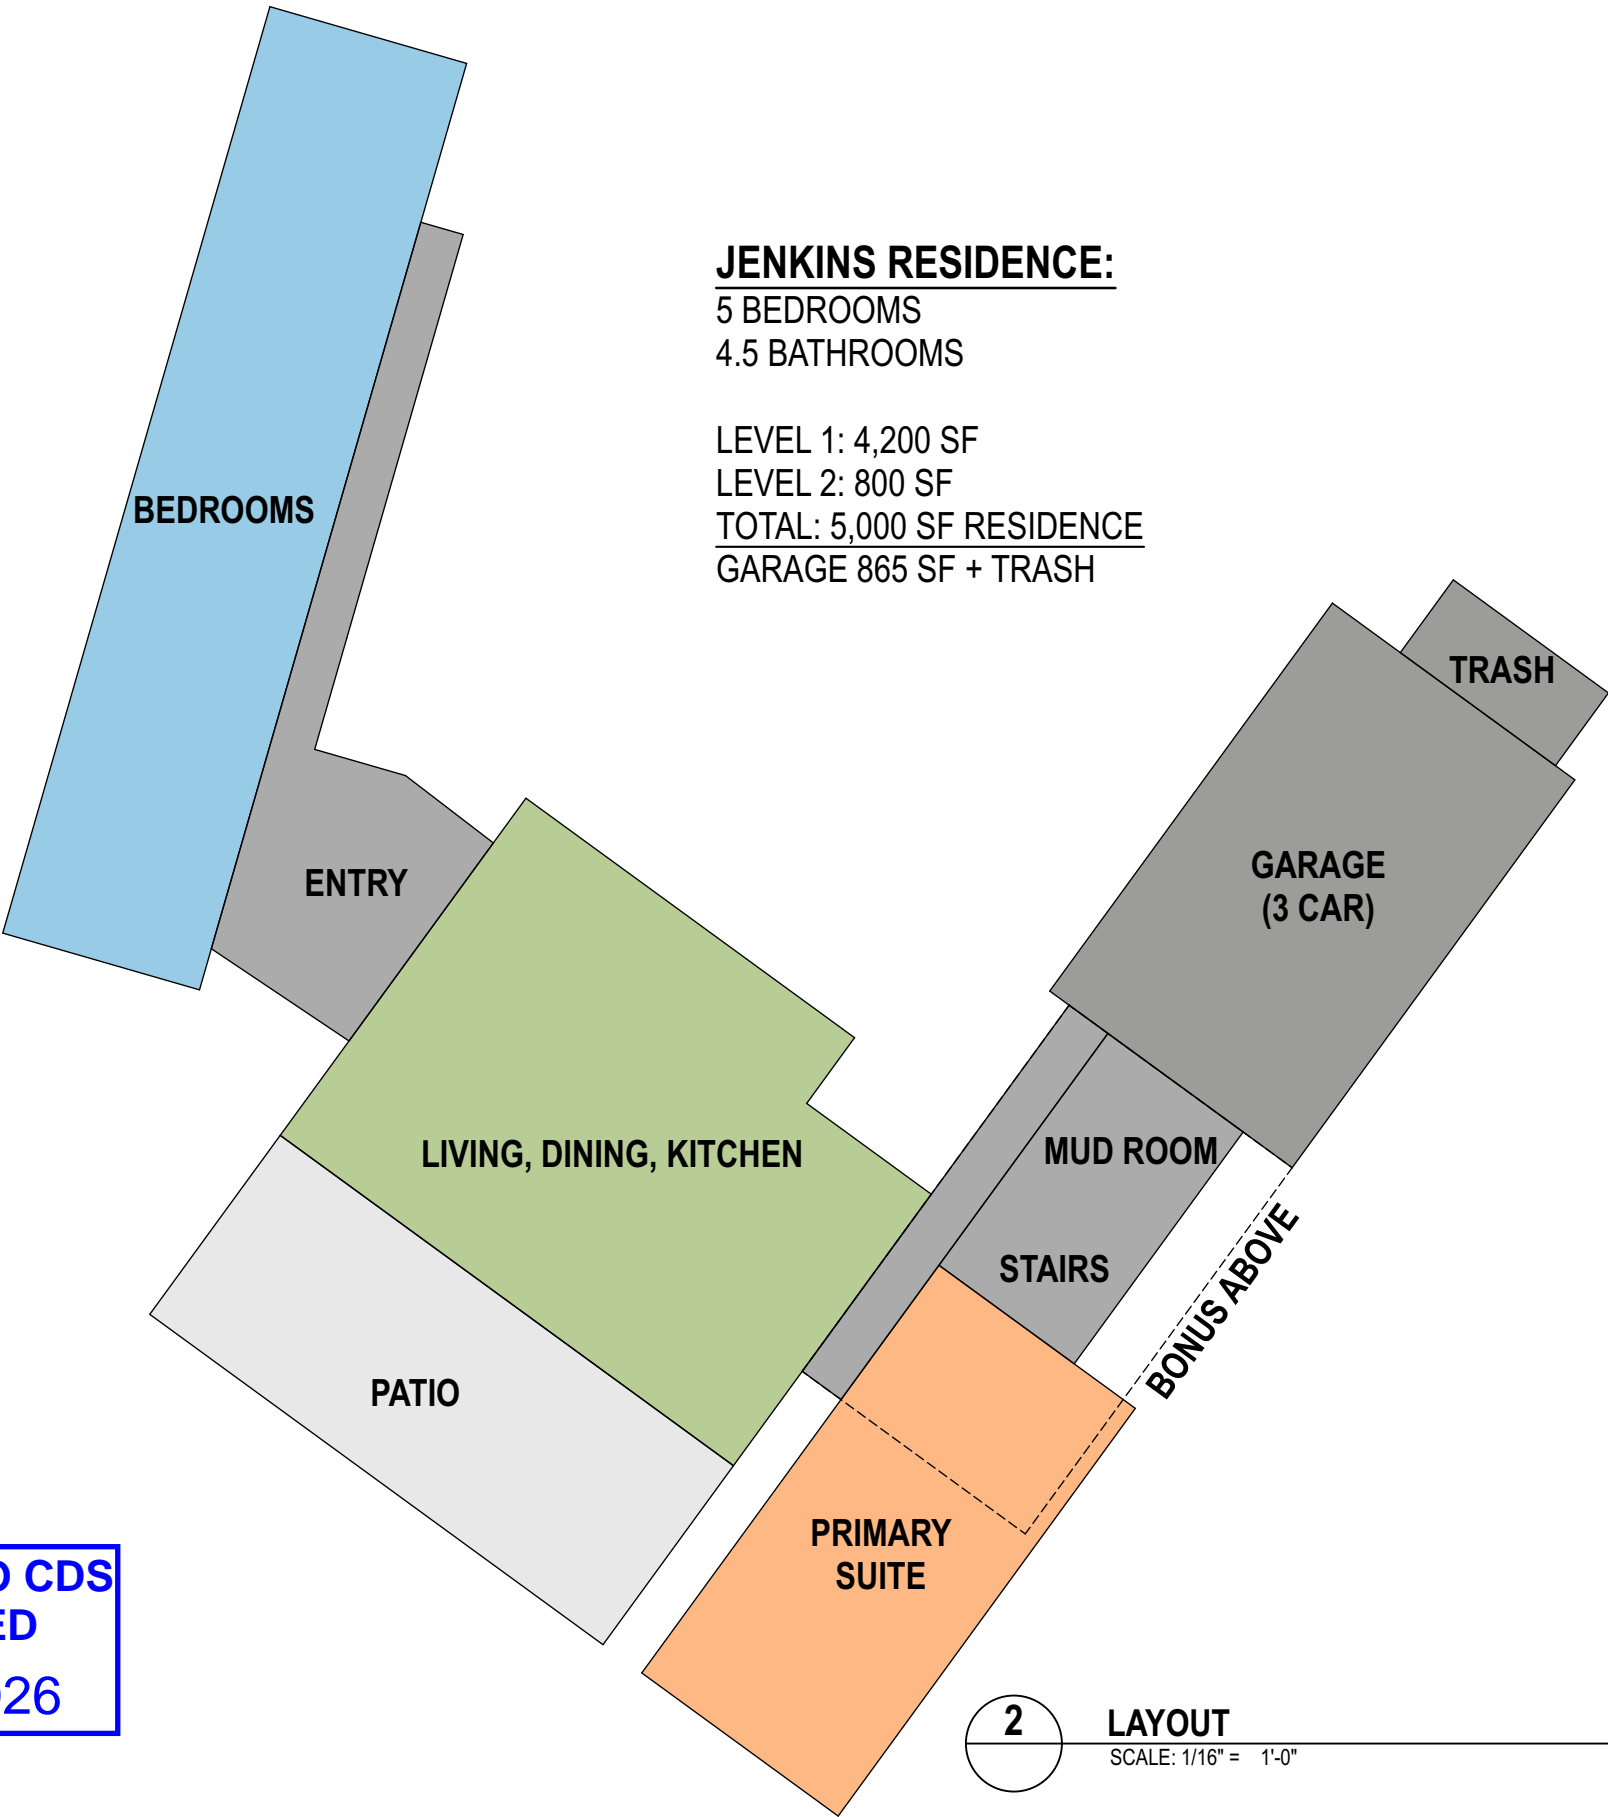

**1** SITE PLAN  
SCALE: 1" = 40'

**JENKINS RESIDENCE:**

5 BEDROOMS  
4.5 BATHROOMS

LEVEL 1: 4,200 SF  
LEVEL 2: 800 SF  
TOTAL: 5,000 SF RESIDENCE  
GARAGE 865 SF + TRASH

KITTITAS CO CDS  
RECEIVED  
06/04/2026

**2** LAYOUT  
SCALE: 1/16" = 1'-0"